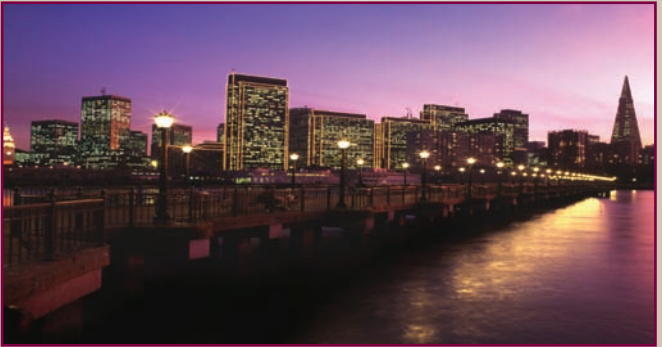

San Francisco City Tour Packages

RLM Executive Limousine and Sedan
San Francisco, CA 94131
415.401.6100
info@rlmexecutive.com

San Francisco City Tour

RLM Executive's tour packages have been created with a considerable amount of thought. Each package focuses on both exclusivity and education, colorful and exotic or personal and private. If that doesn't meet your expectations, we can work with you to design a tour specific to your taste.

Let us help you experience the San Francisco we know and love with a view of its historically significant sites as well as a view of the architectural beauty to which we have become so accustomed. See the wonders of this beautiful city from the comfort of your personal Luxury Sedan or from our Luxury Executive Van for larger groups. See all the most important places-of-interest along the 49-mile drive such as the Golden Gate Bridge, Chinatown, Fisherman's Wharf, The Presidio of San Francisco, Palace of Fine Arts (Exploratorium), Coit Tower, Nob Hill (Cable Car Barn) North Beach and Golden Gate Park (Museums). There's even more to see and we will make sure the tour fits your individual interests.